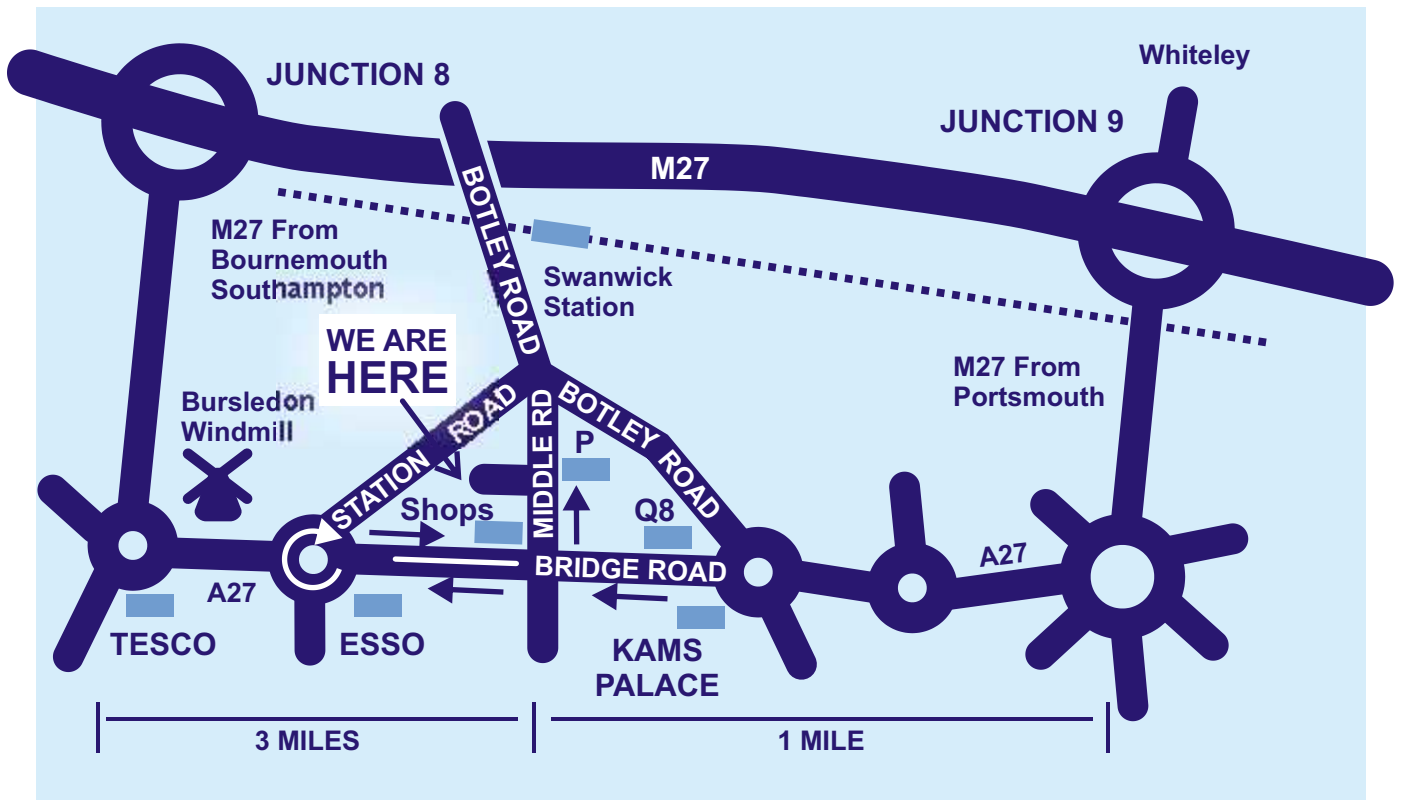

# Find Us

Take Junction 8 off the M27

Take the slip road down to the roundabout and bear right under the motorway bridge.

At the roundabout, take the first exit to Sarisbury/ Bursledon and follow this road for approx 3 miles. At the first roundabout (Esso Garage) continue straight across then take the next left into Middle Road. (Bank on one corner, Alldays on the other).

Go along Middle Road and turn left at the HSBC Bank on the left hand side, look out for the 2 post boxes!

Our Car Park will be straight ahead of you.

Middle Road  
Park Gate  
Fareham  
SO31 7GH

Tel: 01489 589500